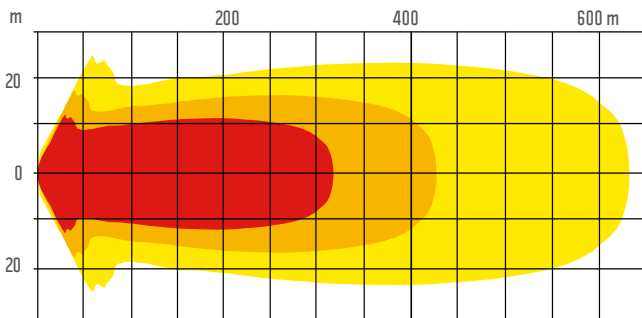

Light Patterns

Broad off road

Specifications

Bulb	33 LED - 8 500 Lm
Color Temperature	5700 °K
Light pattern	Broad Off Road beam ECE homologated Pilot Light LED
Consumption	150W for driving beam LED 2,3W for pilot Light LED
Voltage	multi voltage 10 - 33V
Intensity	6,25 Amp @ 24 Vdc for driving beam 0,1 Amp @ 24 Vdc for pilot light
Operating Temp	-40°C to +65°C
Polarity	protected against reverse voltage
Weight	2,8 Kg
Water Tightness	IP 67
Salt Spray	ISO 9227 - 240h
Housing	die cast aluminum
Lens	hard coated PC lens, clear protective cover included
Reflector	free form metallized reflector

Connection

Mounting