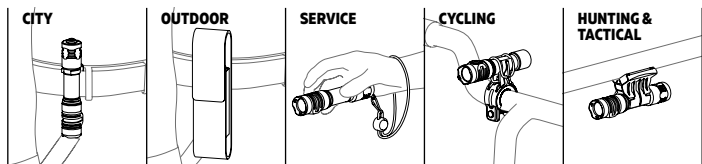

EVERY DAY CARRY LIGHTS

Brighter, more compact and lightweight – perfect for everyday use

PARTNER

UPCOMING

PARTNER C2 PRO 1700 lm, 310 m

3 in 1 Every Day Carry, Tactical, Bicycle

White 6957713003474 F07801C

Warm 6957713003481 F07801W

UPCOMING

PARTNER C2 1000 lm, 229 m

3 in 1 Every Day Carry, Tactical, Bicycle

White 6957713003634 F07802C

Warm 6957713003641 F07802W

EDC models suitable for tactical use. A universal assistant at home, on a hike or on a fishing trip, Partner can replace a larger tactical model when hunting. The flashlights are compatible with weapon mounts and sure to withstand weapon recoil.

1 EVERY DAY CARRY LIGHT

Compact design, convenient side button, special matt anti-abrasive finish without rough knurling. Durable nylon holster, strong built-in tail magnet, robust removable steel clip and lanyard.

2 TACTICAL LIGHT

Withstands any recoil due to improved springs. Compatible with any accessories, including original magnetic remote switch and magnetic weapon mount for quick one-motion attachment and removal.

3 BICYCLE LIGHT

Body made from durable and lightweight aircraft-grade aluminium, improved shock resistance, new springs for better battery and driver protection. Constant light without flickering, optional quick-release mount.

- **PRO** Powerful electronics provides constant brightness even at a temperature of -40°C and not fully charged battery. 21700 Li-Ion battery in the set
- Additional side button for comfortable one-hand mode changing

- Special precisely calculated reflector for High Intensity LED modification, which provides 1.5 times the light range compared to a usual LED, tempered glass with anti-reflective coating for maximum throw distance
- Two-phase electronic button retained two levels of pressing similar to mechanical switch, but became noiseless and 20 times more durable
- Flat button allows avoiding accidental activation of the flashlight in a pocket and provides the possibility of tail-stand
- Innovative technology allows using any 21700 or 18650 Li-Ion batteries and provides full protection against short circuit even in case of contact between magnetic connector and metal objects
- Active real-time temperature control to prevent overheating above $+58^{\circ}\text{C}$
- Warning indication of low battery level
- Charges from any USB power source using the supplied magnetic USB cable
- Total protection from water, dirt and dust in accordance with IP68 standard – flashlight continues to work even at 25 meters depth up to 5 hours. Withstands fallings from the 10th floor