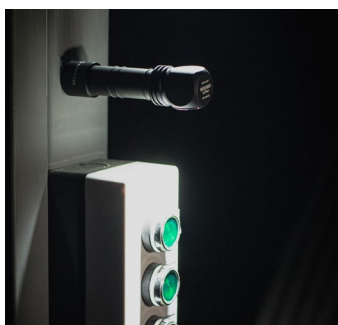

WIZARD C2 PRO MAX 4000 lm, 114 m

3 in 1 Headlamp, Every Day Carry, Bicycle

White 6957713003009 F06701C

Warm 6957713003016 F06701W

Flagship product in multi flashlight lineup with astonishing brightness up to 4000 lumens and wide beam angles 110°:150°. Larger capacity 21700 Li-Ion battery and 18650 battery adapter in the set.

WIZARD C2 PRO 2500 lm, 131 m

3 in 1 Headlamp, Every Day Carry, Bicycle

White 6957713002613 F08701C

Warm 6957713002620 F08701W

Updated version of the legendary Wizard Pro multi flashlight. Powerful professional model with maximum beam distance in the multi flashlight lineup.

WIZARD C2 PRO NICHIA 1600 lm, 113 m

3 in 1 Headlamp, Every Day Carry, Bicycle

Warm 6957713003498 F06801W

Updated version with high CRI >90 and 4500K color temperature LED. Close to sunlight flashlight lighting with accurate color reproduction.

WIZARD C2 1200 lm, 108 m

3 in 1 Headlamp, Every Day Carry, Bicycle

White 6957713002590 F08901C

Warm 6957713002606 F08901W

Bright multi flashlight with wide beam angle and simple intuitive operation. Optimal brightness and beam distance for day-to-day tasks. An upgrade to Wizard – the first multi flashlight in Armytek history.