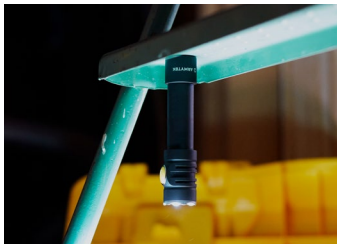

PRIME

MAGNETIC USB CHARGER

Robust and water resistant magnetic connector