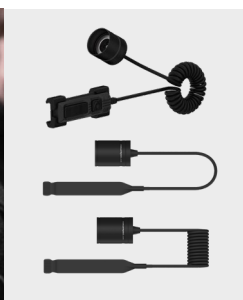

WEAPON MOUNTS

AWM-01 and AWM-02 – universal weapon mounts for fixing the flashlight on weapons of various types. Side mounting, top mounting, and mounting on a double-barreled shotgun are possible.

AWM-03 – magnetic weapon mount compatible with 8-30 mm diameter weapons. Provides reliable fixation of a flashlight on a gun with easy one-motion attachment and removal. Lightweight and

made from robust materials. Holds up to 8 kg due to extra strong dual magnets.

GM series – mounts that are installed on Weaver or Picatinny rail (depending on the model) and universal models with several attachment options.

AWM-01	6957713003795	A00901
AWM-02	6957713003801	A00902
AWM-03	6957713003818	A01301