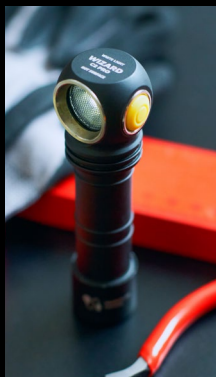

FLASHLIGHTS CHARGERS ACCESSORIES

Multi Flashlights
Tactical Flashlights
Searchlights
Every Day Carry Lights
Compact Multi Flashlights
Chargers
Accessories

SPECIFICATIONS

	Light output	Throw	LED	Battery	Charger
MULTI FLASHLIGHTS					
Wizard C2 Pro Max	4000 lm	114 m	XHP70.2	21700	Magnet USB
Wizard C2 Pro	2500 lm	131 m	XHP50.2	18650	Magnet USB
Wizard C2 Pro Nichia	1600 lm	113 m	NV4L144	18650	Magnet USB
Wizard C2 WR	1100/ 230 lm	98/ 41 m	2*XD16/ 2*XQE	18650	Magnet USB
Wizard C2 WUV	1100 lm/ 1.6 W	98 m	2*XD16/ 2*PQ2N- 3FLE-AFC	18650	Magnet USB
Wizard C2	1200 lm	108 m	LH351D	18650	Magnet USB
Wizard C1 Pro	1000 lm	100 m	LH351D	18350	Magnet USB
Elf C2	1100 lm	105 m	LH351D	18650	Micro USB
Elf C1	1000 lm	103 m	LH351D	18350	Micro USB
TACTICAL FLASHLIGHTS					
Predator Pro Max	2000 lm	600 m	XHP35 HI	21700	Magnet USB
Predator Pro	1500 lm	501 m	XHP35 HI	18650	Magnet USB
Predator	1000 lm	437 m	XP-L HI	18650	-
Predator Green	200 lm	297 m	XP-E2	18650	-
Predator Red	160 lm	255 m	XP-E2	18650	-
Viking Pro Max	3500 lm	350 m	XHP70.2	21700	Magnet USB
Viking Pro	2200 lm	288 m	XHP50.2	18650	Magnet USB
Viking	1050 lm	366 m	XP-L	18650	-
Dobermann Pro Max	2000 lm	430 m	XHP35 HI	21700	Magnet USB
Dobermann Pro	1500 lm	368 m	XHP35 HI	18650	Magnet USB
Dobermann	1000 lm	381 m	XP-L HI	18650	-
Dobermann Green	200 lm	274 m	XP-E2	18650	-
Dobermann Red	160 lm	212 m	XP-E2	18650	-
SEARCHLIGHTS					
Barracuda Pro	1500 lm	800 m	XHP35 HI	2*18650	-
Barracuda	1150 lm	775 m	XP-L HI	2*18650	-
EVERY DAY CARRY LIGHTS					
Partner C2 Pro	1700 lm	310 m	XHP35 HI	21700	Magnet USB
Partner C2	1000 lm	229 m	XP-L HI	18650	Magnet USB
Prime C2 Pro	2400 lm	123 m	XHP50.2	18650	Magnet USB
Prime C2	1000 lm	114 m	LH351D	18650	Magnet USB
Prime C1 Pro	950 lm	112 m	LH351D	18350	Magnet USB
COMPACT MULTI FLASHLIGHT					
Zippy	160 lm	15 m	LH351B	Li-Pol	Micro USB
Zippy Extended Set	160 lm	15 m	LH351B	Li-Pol	Micro USB
Zippy Extended Set WR	120/30 lm	12/6 m	LH351B/Red	Li-Pol	Micro USB
Crystal Pro	220/43 lm	14/5 m	LH351B/Red	Li-Pol	Micro USB
Crystal	150/30 lm	12/5 m	LH351B/Red	Li-Pol	Micro USB
Crystal WRB	150 lm	12 m	LXNZPL 696W/ TX-3535 RGB4	Li-Pol	Micro USB