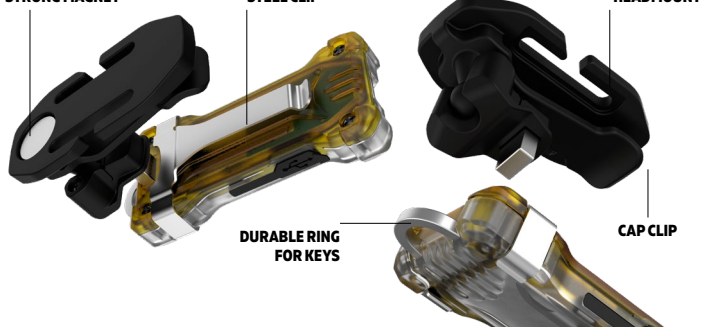

ZIPPY

1 KEYCHAIN LIGHT

Ultrastrong steel ring for keys.

2 EVERY DAY CARRY LIGHT

Lightweight and compact body made from durable plastics. Possibility to attach to bag, pocket, strap or cap using steel or plastic clip (Zippy ES, Zippy ES WR). Mount with magnet for fixation on metal surfaces (Zippy ES, Zippy ES WR).

3 LAMP MODE

Works directly from a Powerbank or any USB adapter.

4 HEADLAMP (ZIPPY ES, ZIPPY ES WR)

Rotatable 360° headmount with magnet.

- Fully luminous body provides convenient beam angle to ensure minimum loss of light
- Available in 5 color options
- Convenient operation with one button
- Built-in Li-Pol 100 mAh battery charges with any Micro USB cable
- Indication of battery level decrease
- Color indication of charging process
- IP67 standard: reliable protection from dust and submersion at 1 meter for 30 minutes. Withstands fallings from up to 10 meters

MICRO USB CHARGER
Water resistant Micro USB socket even without rubber cover

STRONG MAGNET

STEEL CLIP

HEADMOUNT

ZIPPY

Ultrathin and lightweight multi flashlight 3 in 1. Fully luminous body provides wide beam angle and 5 stylish shell colors to choose from allow the owner of the flashlight to highlight their individuality. Durable ring and removable clip provide several attachment options: on keys, clothes or a backpack, in a pocket, bag, etc.