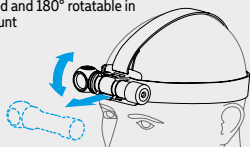

HEADLAMP

The flashlight is easily installed, removed and 180° rotatable in the mount