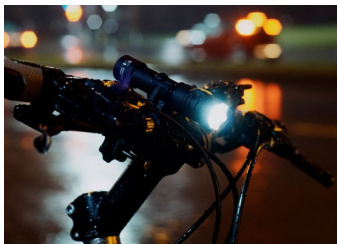

PRIME

MAGNETIC USB CHARGER

Robust and water resistant magnetic connector