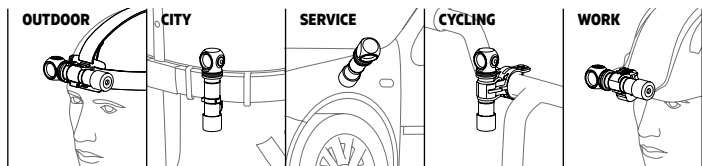

1 HEADLAMP

Simple one-hand operation, reliable headmount. Solid body without long wires, weak rubber connectors and unnecessary boxes. The flashlight is easily installed, removed and 180° rotatable in the mount. Quick-release rubber ring provides additional fixation. Compatibility with AHM series hard hat mounts.