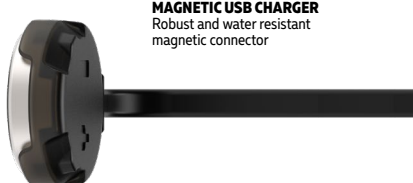

WIZARD

Perfect solution for those in search of a powerful multifunctional flashlight for professional and daily use. Wizard models are distinguished by incredible brightness and wide side spill. Charged from any USB

power source using magnetic USB cable. Comfortable headmount and steel clip to attach to clothes or backpack are in the set. Powerful magnet in the tailcap for installation on any metal surface.

MAGNETIC USB CHARGER

Robust and water resistant magnetic connector