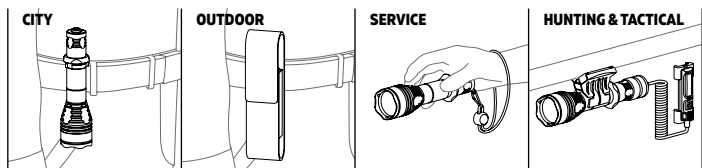

TACTICAL FLASHLIGHTS

Popular classic models and new versions with magnetic charger