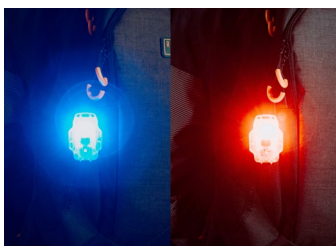

6 BICYCLE BRAKE LIGHT (CRYSTAL PRO)

3 red LEDs and built-in 3D accelerometer. Highly sensitive sensors detect bicycle deceleration, after which additional red LEDs turn on and the brightness of the flashlight increases to 43 lm.

7 WARNING LIGHT (CRYSTAL WRB)

Red-blue Beacon, fully luminous body, steel clip to attach to clothes or belt.