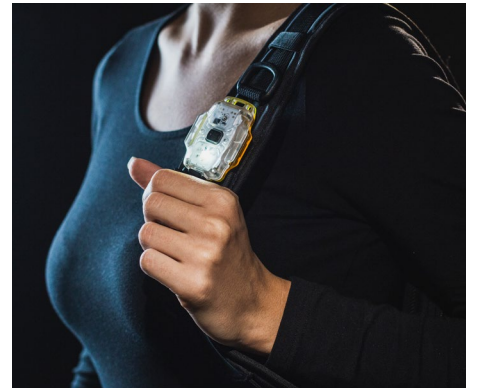

**WHITE
+ RED**

CRYSTAL 150/30 lm, 12/5 m

Multifunctional flashlight with white and red LEDs, additional mounts for use as headlamp or every day carry light.

MICRO USB CHARGER
Water resistant
Micro USB socket even
without rubber cover

SPECIFICATIONS

	Light output	Throw	Runtime	LED	Battery	Charger
Crystal	150/30 lm	12/5 m	50/30 days	LH351B/Red	Li-Pol	Micro USB

► All the above specifications are test results based on ANSI/NEMA FL1-2009 Standard. The tests are performed using the battery included in the set. The data may vary due to environment, heat dissipation and other factors.