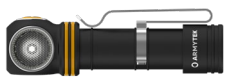

ELF C2 1100 lm, 105 m

Combination of comfortable brightness, simple operation and record runtime up to 6.5 months for convenient everyday use both indoors and outdoors.