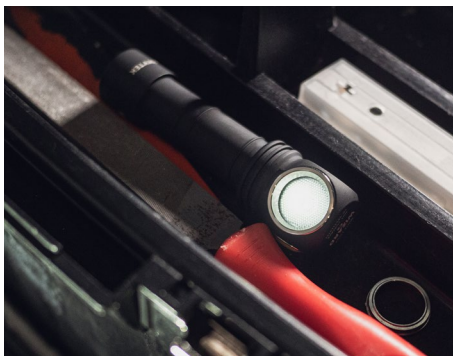

FLASHLIGHTS FOR CONSTRUCTION WORKS

During construction and service works, there often occurs a need for an additional source of light. Illuminating a darkened spot, a hard-to-reach space or an entire room — an Armytek multi flashlight is up for any task.

Armytek multi flashlights are lightweight and powerful models with a headmount that allow freeing hands for professional and everyday tasks. For more than 10 years they have been chosen by construction and industrial workers, as well as auto mechanics around the world.

Multifunctional flashlights with wide light

BRIGHT WIDE LIGHT

Elaborate optical system of Armytek flashlights provides bright output with an impressive throw for headlamps. The wide side spill allows highlighting a significant area around, which is especially convenient for performing tasks at a close distance. Soft stream of light without a distinct hotspot does not cause eye fatigue during prolonged operation.

HEADMOUNT

Headmount in the set allows for hands-free operation. Soft elastic bands securely fix the flashlight to the head, do not rub the skin and leave no marks. The size of the mount is adjustable. The flashlight is easily installed, removed and 180° rotatable in the mount. There is no need to adjust the angle of light, the beam follows the direction of the eyes.