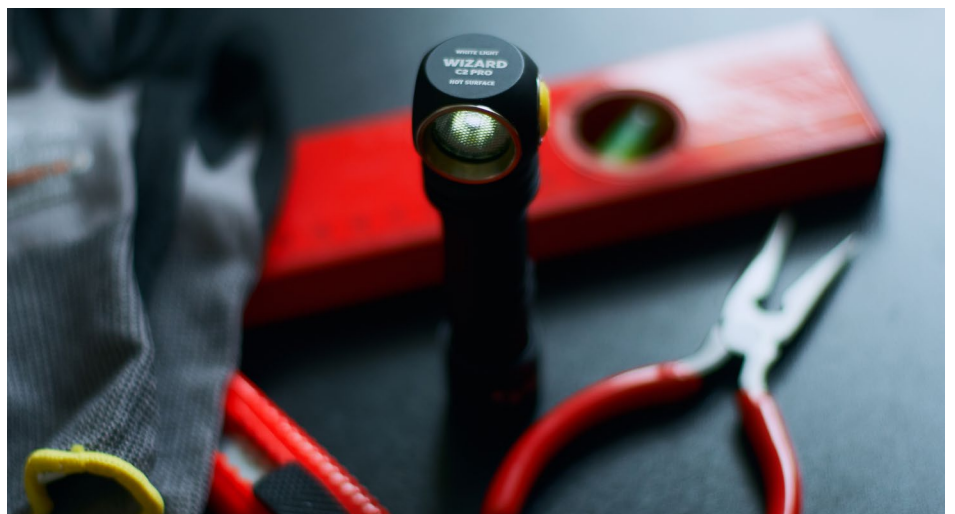

FLASHLIGHTS FOR CONSTRUCTION WORKS

During construction and service works, there often occurs a need for an additional source of light. Illuminating a darkened spot, a hard-to-reach space or an entire room — an Armytek multi flashlight is up for any task.

Armytek multi flashlights are lightweight and powerful models with a headmount that allow freeing hands for professional and everyday tasks. For more than 10 years they have been chosen by construction and industrial workers, as well as auto mechanics around the world.

Multifunctional flashlights with wide light

BRIGHT WIDE LIGHT

Elaborate optical system of Armytek flashlights provides bright output with an impressive throw for headlamps. The wide side spill allows highlighting a significant area around, which is especially convenient for performing tasks at a close distance. Soft stream of light without a distinct hotspot does not cause eye fatigue during prolonged operation.