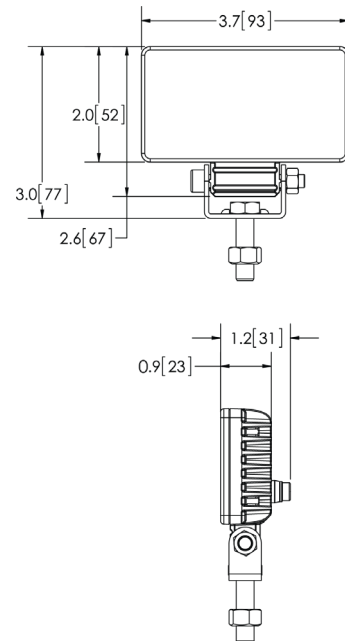

WORKLAMPS

EW2019 SERIES Rectangular LED

These compact worklamps offer the latest technology and very brightest white light for your application. The EW2019 Series flood beam patterns provide extremely high light intensity despite their small size. With three shapes to choose from, these high-voltage LED models offer a long and maintenance free life expectancy coupled with extremely low amp draw.

Models

PART NO.	VOLTAGE	AMPS	RAW LUMENS	EFFECTIVE LUMENS	TYPE
EW2019	12-24	0.4	600	550	Flood
EW2019-P	Package in pairs				

Features and Benefits

- Seven 3-watt LEDs
- 12-24 VDC
- Compact design
- Aluminum heatsink housing
- Polycarbonate lens
- Zinc plated steel mounting bracket

Dimensions

Beam Pattern