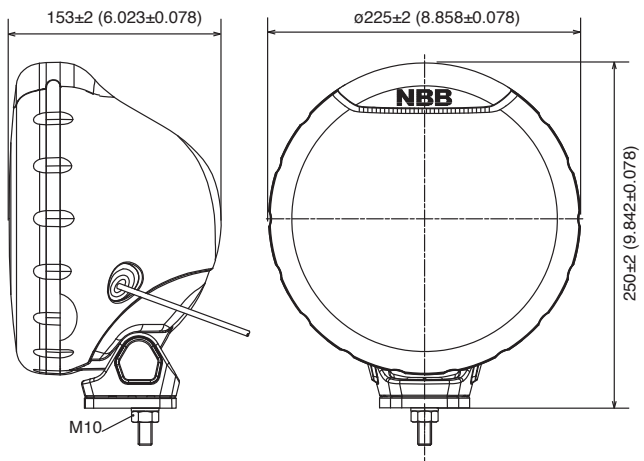

## Dimensions

Dimension unit in mm (10<sup>th</sup> inch)

## Specifications

Bulb	35W D1S, Gen 5 integrated ballast
Light pattern	ECE Position Light LED ECE Broad 20 Off Road Broad Off Road Pencil
Consumption	43W
Voltage	12V, 24V
Intensity	1,8 Amp @ 24 Vdc
Operating Temp	-40°C to +60°C
Salt Spray	ISO 9227
Housing	black fibre reinforced plastic
Lens	plastic lens
Reflector	plastic