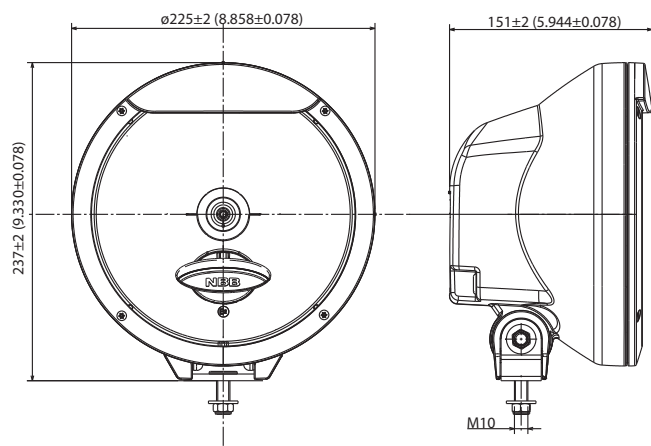

Dimensions

Dimension unit in mm (10th inch)

Light Patterns

Broad

Pencil

Specifications

Bulb	35W D1S, Gen 5 integrated ballast
Light pattern	ECE Position Light LED ECE Broad 45 Off Road Pencil
Consumption	43W
Voltage	12V, 24V
Intensity	1,8 Amp @ 24 Vdc
Operating Temp	-40°C to +60°C
Salt Spray	ISO 9227
Housing	aluminum
Lens	hardened glass
Reflector	aluminum

Connection

Grommet Wiring harness

Options

Black Bezel Blue Lens

Mounting

Pedestal Suspended