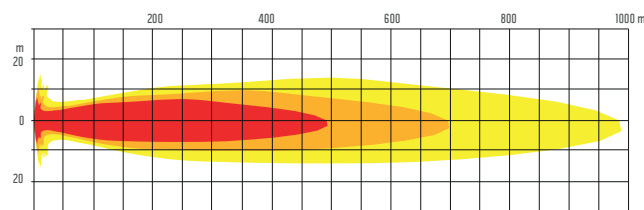

Dimensions

Dimension unit in mm (10th inch)

Light Patterns

Broad

Pencil

Specifications

Bulb	35W D1S, Gen 5 integrated ballast
Light pattern	ECE Position Light LED ECE Broad 45 Off Road Pencil
Consumption	43W
Voltage	12V, 24V
Intensity	1,8 Amp @ 24 Vdc
Operating Temp	-40°C to +60°C
Salt Spray	ISO 9227
Housing	aluminum
Lens	hardened glass
Reflector	aluminum