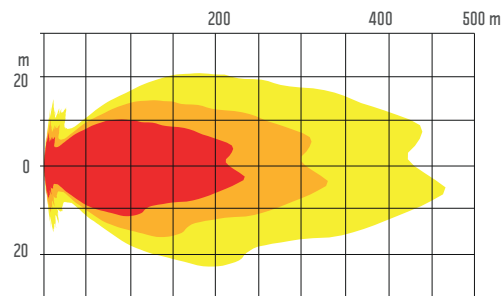

Alpha 225 Pro Xenon

- auxiliary xenon full beam light
- robust aluminum housing
- ECE LED pilot light

NBB[®]

Premium lighting solutions

Alpha 225 Pro Xenon

Alpha 225 Pro Xenon is an auxiliary light with a robust aluminum housing and bezel. The HID (Xenon) bulb offers three times the light with lower power consumption than halogen. Alpha 225 Pro is also more resistant to vibration and ensures added safety through outstanding performance.

Dimensions

Dimension unit in mm (10th inch)

Light Patterns

Broad

Pencil

Specifications

Bulb	35W D1S, Gen 5 integrated ballast
Light pattern	ECE Position Light LED ECE Broad 45 Off Road Pencil
Consumption	43W
Voltage	12V, 24V
Intensity	1,8 Amp @ 24 Vdc
Operating Temp	-40°C to +60°C
Salt Spray	ISO 9227
Housing	aluminum
Lens	hardened glass
Reflector	aluminum